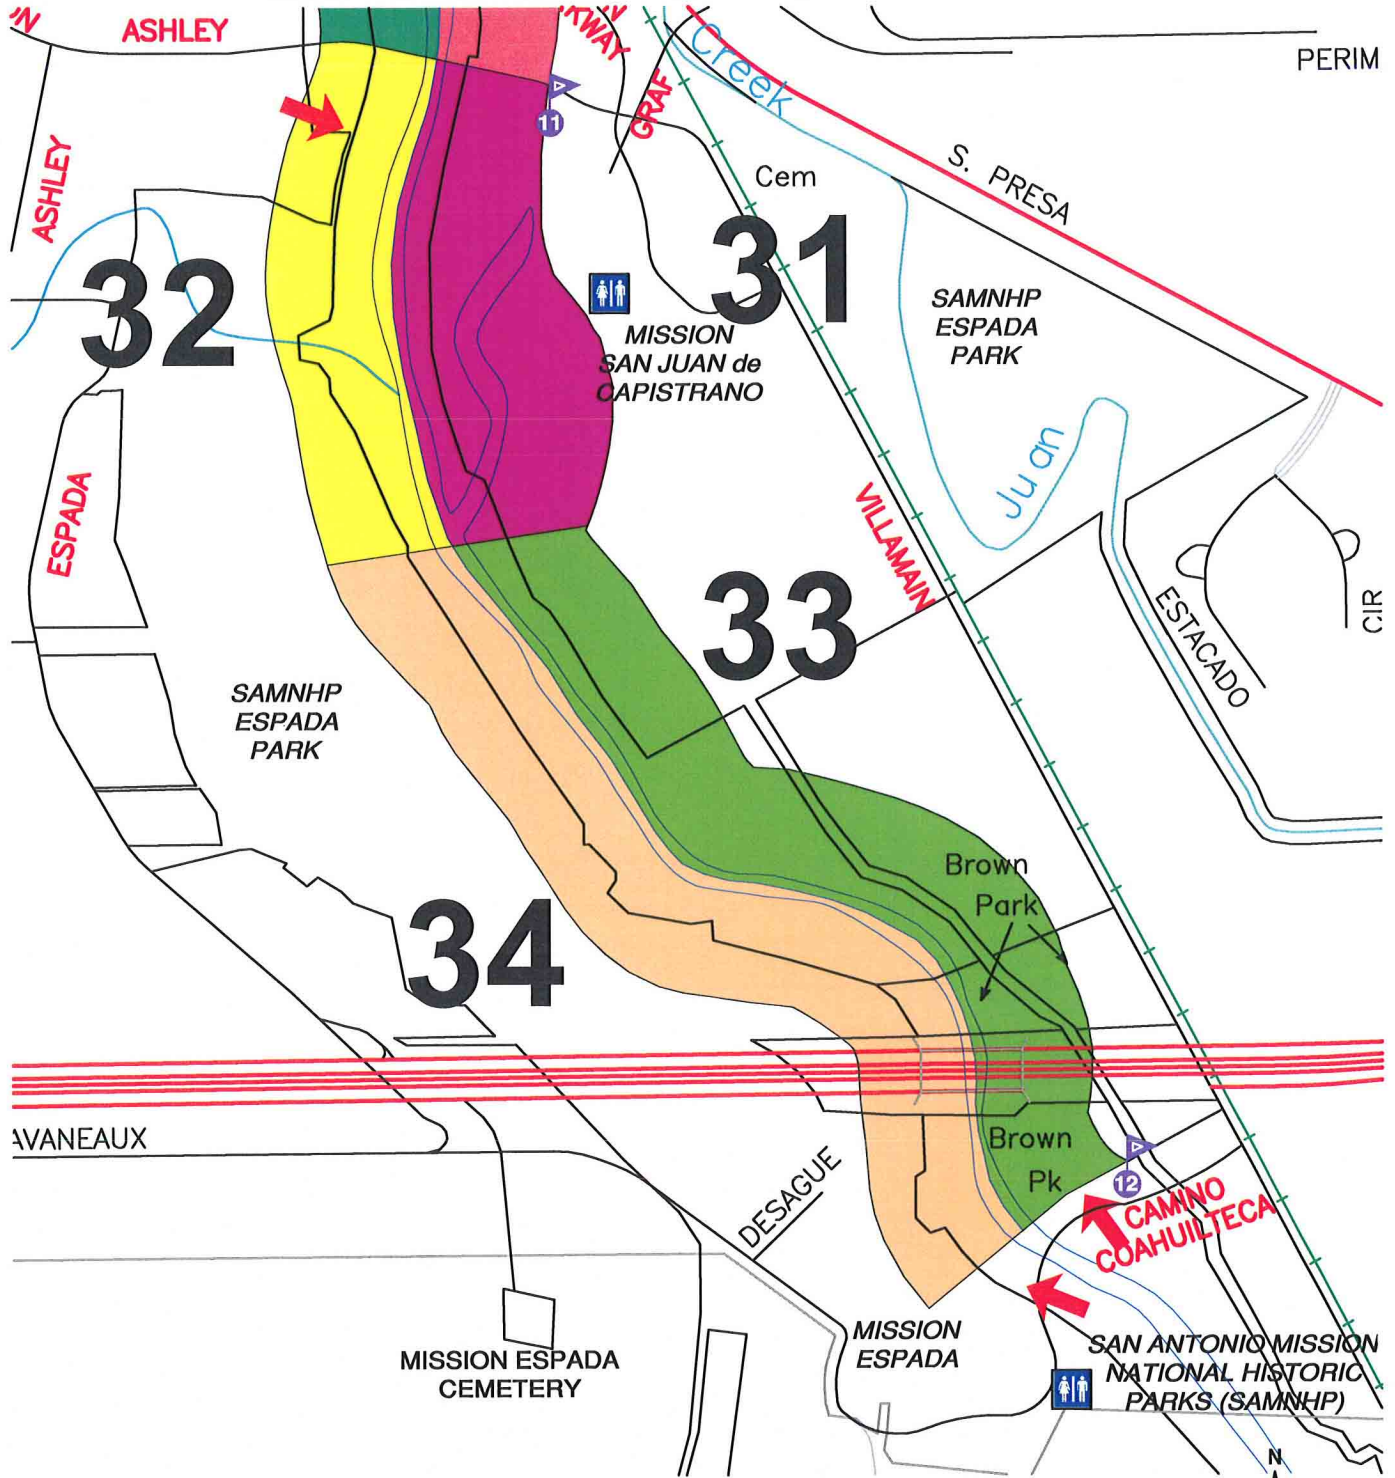

MISSION REACH

ZONES 31-34

LEGEND

<p>ZONE ENTRANCE</p> 	<p>RESTROOM</p> 	<p>WASTE MANAGEMENT COLLECTION STATION (Surveyor's Stakes)</p> 
--	---	--