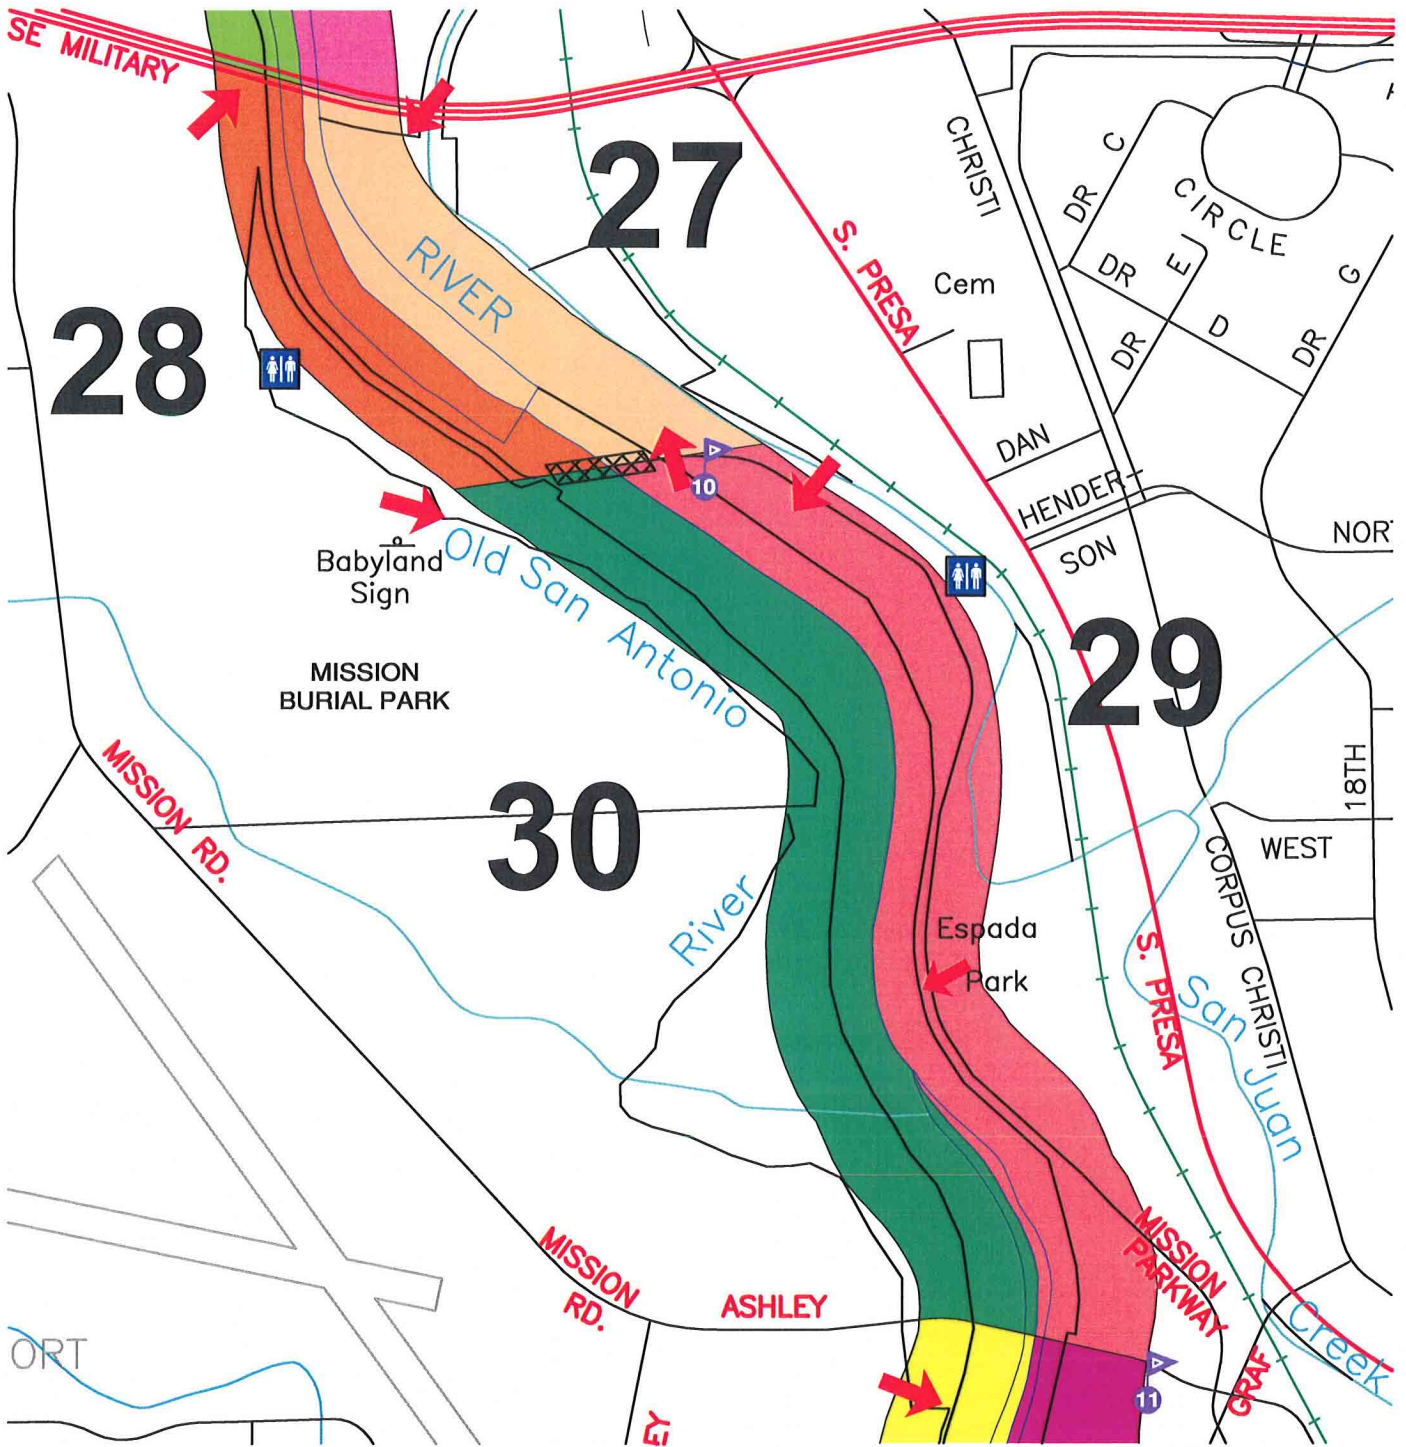

MISSION REACH

ZONES 27-30

LEGEND

<p>ZONE ENTRANCE</p> 	<p>RESTROOM</p> 	<p>WASTE MANAGEMENT COLLECTION STATION (Surveyor's Stakes)</p> 	<p>CLOSED AREAS OF ROADWAYS/ CREEK CROSSINGS</p> 
--	---	--	--