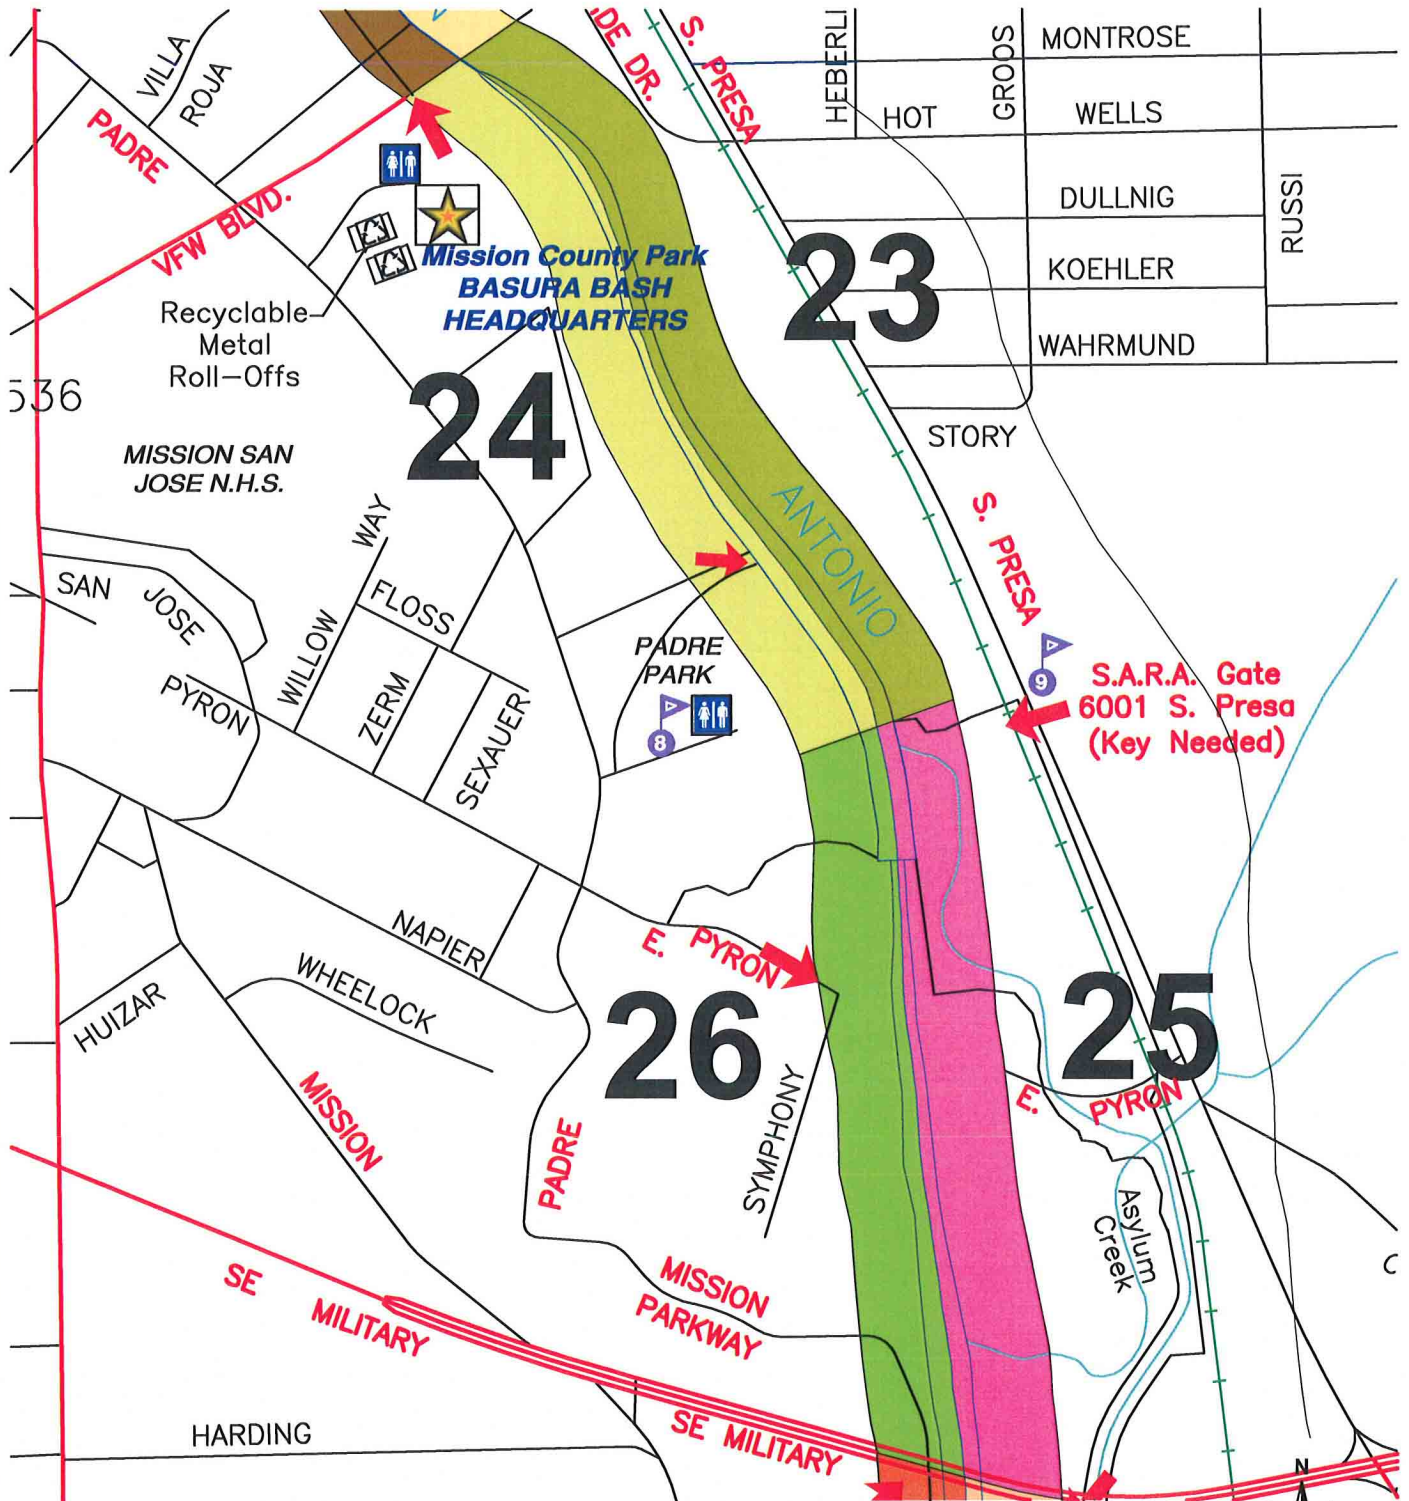

MISSION REACH

ZONES 23-26

LEGEND

<p>ZONE ENTRANCE</p> 	<p>RESTROOM</p> 	<p>WASTE MANAGEMENT COLLECTION STATION (Surveyor's Stakes)</p> 
--	---	--

0 450 900

Scale: 1 inch = 900 feet

MAP 5 of 7