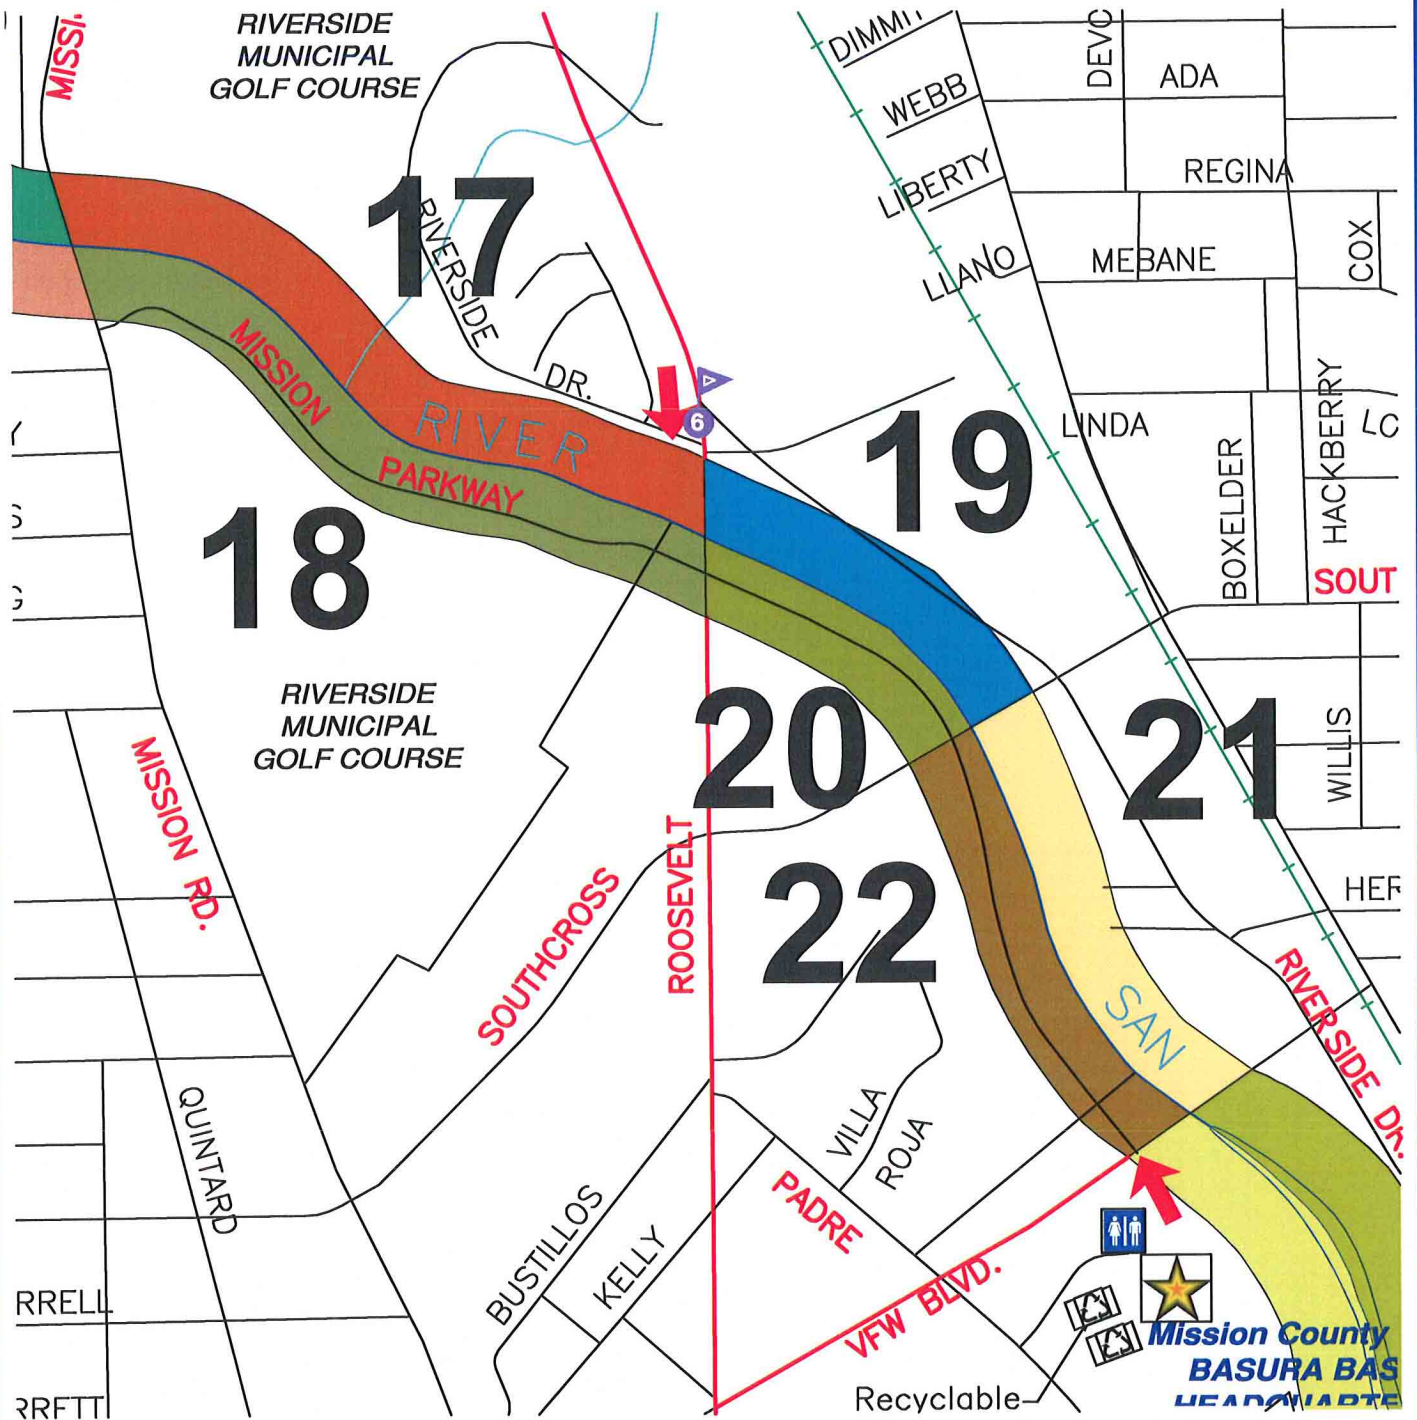

MISSION REACH

ZONES 17-22

LEGEND

<p>ZONE ENTRANCE</p> 	<p>RESTROOM</p> 	<p>WASTE MANAGEMENT COLLECTION STATION (Surveyor's Stakes)</p> 
--	---	--

0 400 800

Scale: 1 inch = 800 feet

MAP 4 of 7