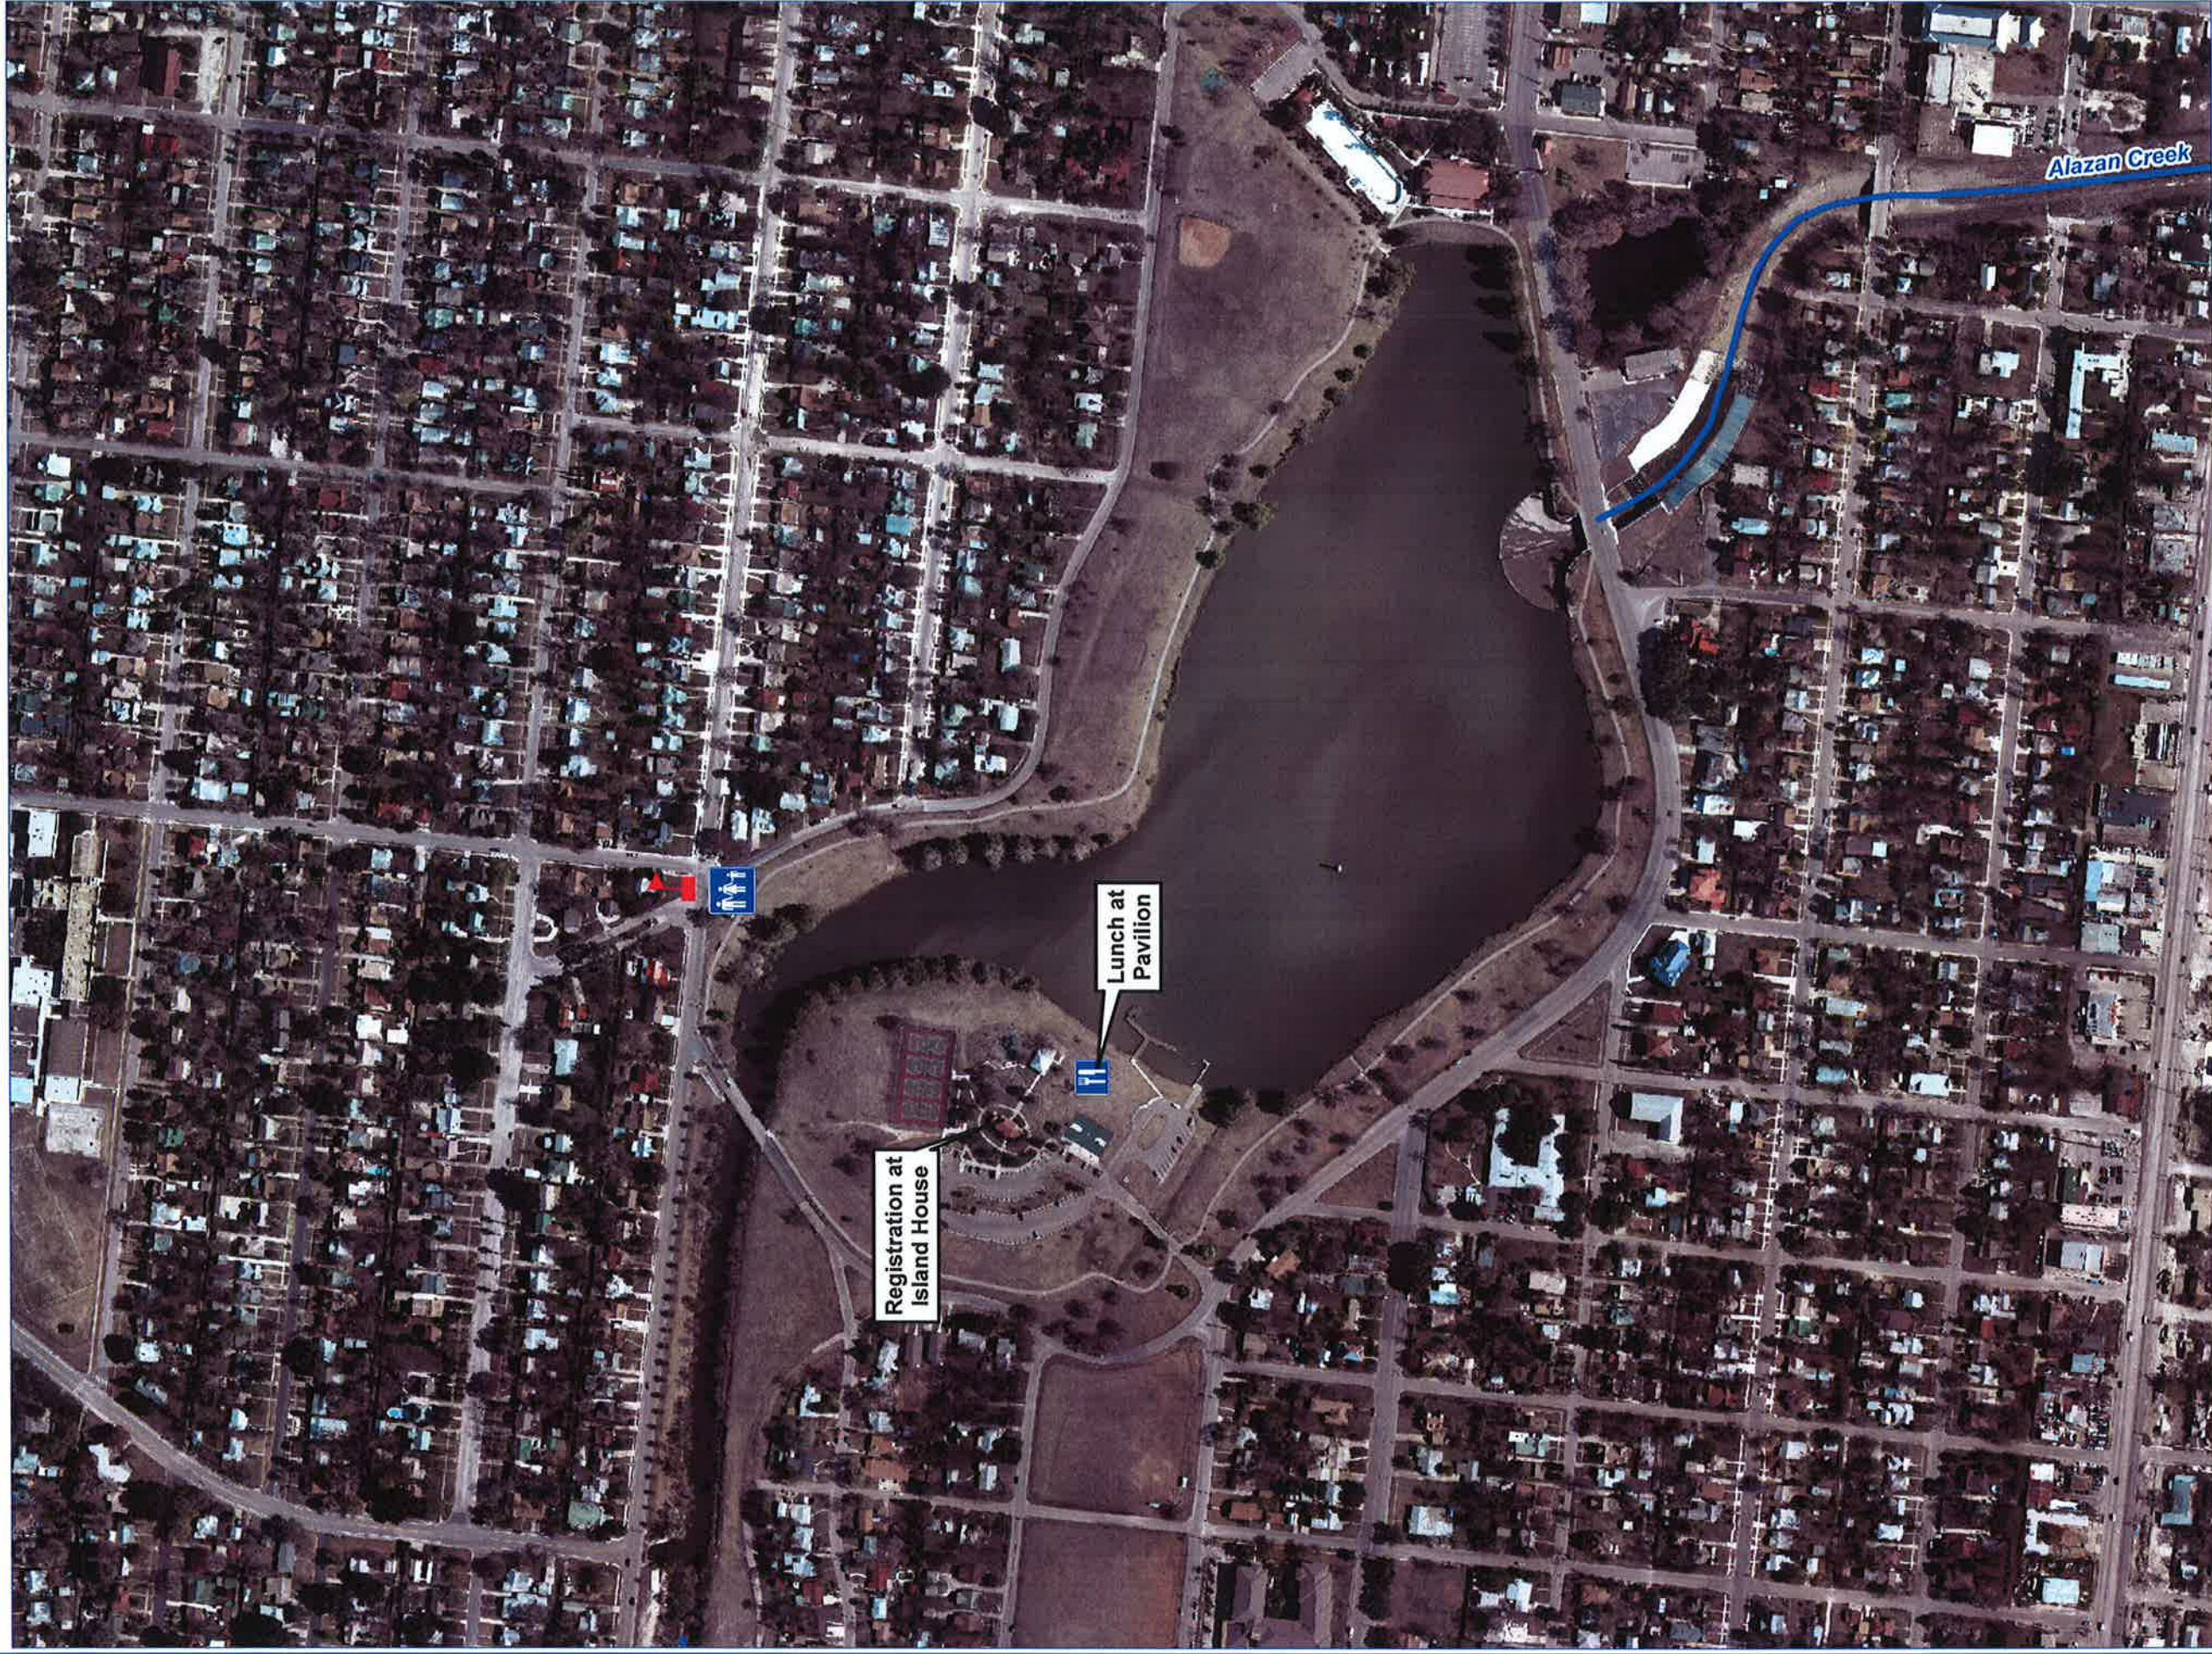

WOODLAWN LAKE

SOURCE: City of San Antonio (COSA), 2008, San Antonio West Aerial.

Legend

-  Compactor Truck PU
-  Portable Restroom
-  Staging Area
-  Alazan Creek