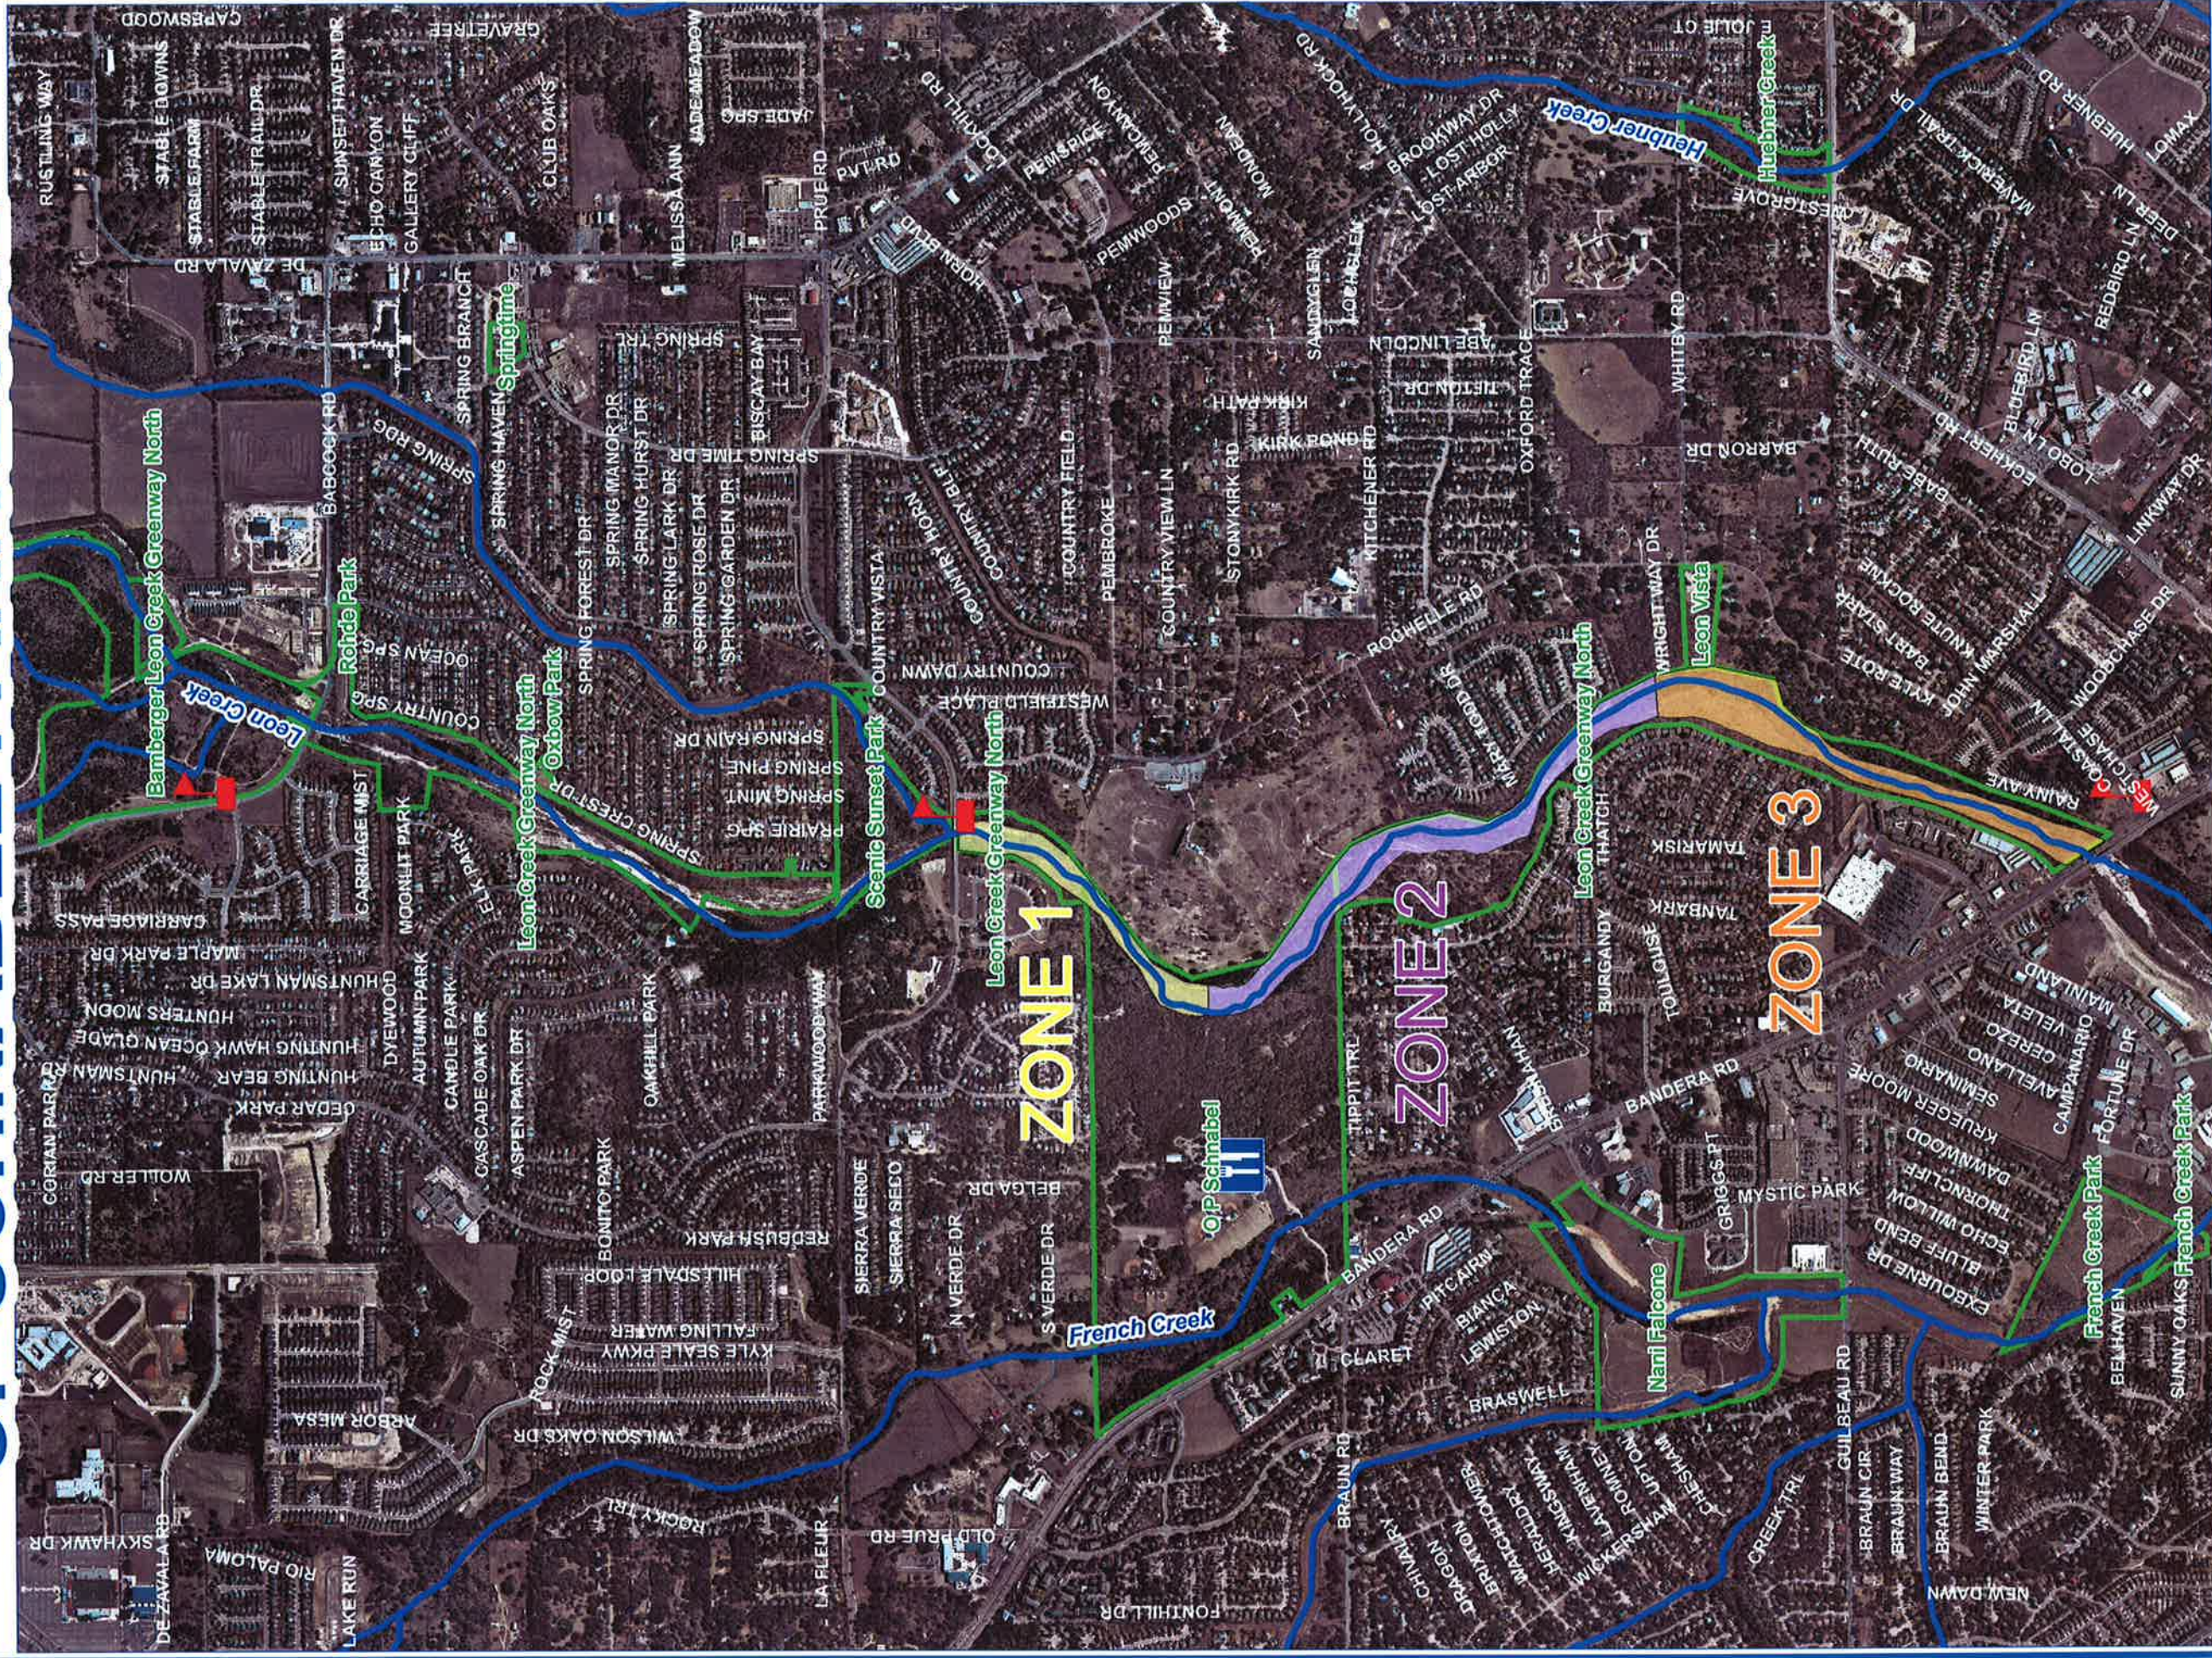

# LEON CREEK OP SCHNABEL PARK ZONE

SOURCE: City of San Antonio (COSA), 2008, Helios and Castle Hills Aerials.

**Legend**

- Compactor Truck PU
- Staging Area
- OP Schnabel Park Boundary
- Leon Creek